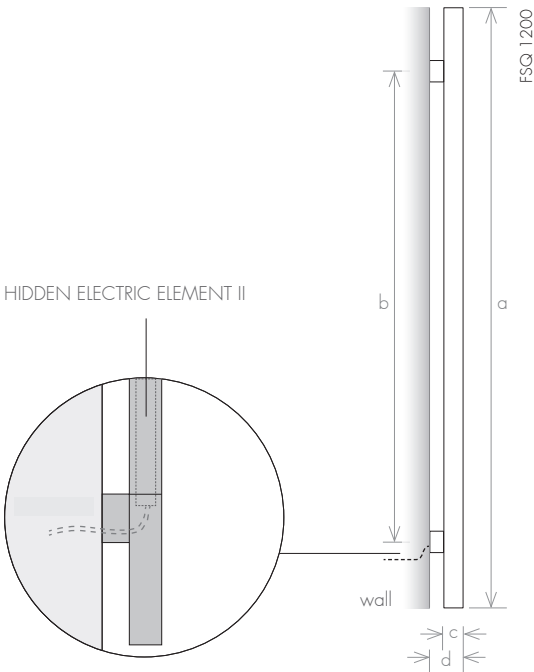

## MATERIAL

-  Stainless Steel

Electric version: in the horizontal position the depth is 80mm.

hidden electric element II			mixed version - wall valve + electric			
FSG 800	FSG 1200	FSG 1400	FSQM 800	FSQM 1200	FSQM 1400	model
800	1200	1400	880	1280	1480	a (mm) height
-	-	-	620	1020	1220	b (mm) width between axes
40	40	40	40	40	40	c (mm) total width
70	70	70	98	98	98	d (mm) depth
0,6	0,8	1,0	0,7	0,9	1,2	(l) capacity
-	-	-	63	97	124	(W) central heating
100	100	150	40	100	100	(W) electric