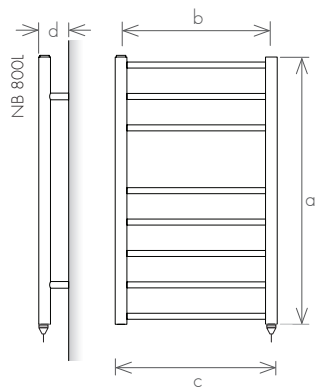

VERSION: ELECTRIC II

model		NB1400E	NB1400L	NB1400XL	NB1400IO	NB1800E	NB1800L	NB1800XL
height (mm)	a	1448	1448	1448	1448	1800	1800	1800
width between axes (mm)	b	450	500	600	500	450	500	600
total width (mm)	c	485	535	635	535	485	535	635
depth (mm)	d	90	90	90	90	90	90	90
capacity (l)		4,3	4,5	4,8	4,5	5,4	5,6	6,0
central heating (W)		381	396	423	396	481	499	532
electric (W)		300	300	300	-	600	600	600