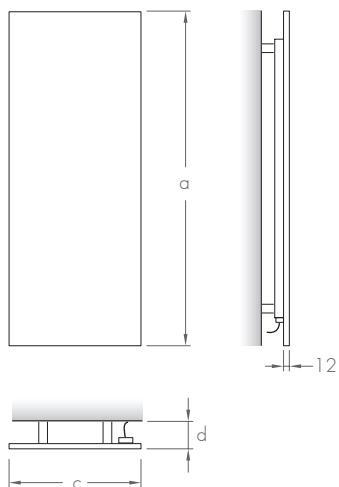

FINISHINGS

- Polished
- Brushed
- Textured Black
- White 9016 Satin
- RAL Colour

ACCESSORIES

- Domotic Touch
- Mimoo Switch
- Mimoo Switch Round

VERSION

- Electric

MATERIAL

- Stainless Steel
- Steel

NOTE

Electrical heating cartridge with thermal fluid

VERSION: ELECTRIC WITH HIDDEN ELEMENT II

PM5001400	PM6001400	PM4001800	PM5001800	PM6001800	PM4002000	PM5002000	PM6002000
500	600	400	500	600	400	500	600
1400	1400	1800	1800	1800	2000	2000	2000
40/60/90	40/60/90	40/60/90	40/60/90	40/60/90	40/60/90	40/60/90	40/60/90
600	600	600	600	1000	1000	1000	1000
PM1400500	PM1400600	PM1800400	PM1800500	PM1800600	PM2000400	PM2000500	PM2000600
1400	1400	1800	1800	1800	2000	2000	2000
500	600	400	500	600	400	500	600
40/60/90	40/60/90	40/60/90	40/60/90	40/60/90	40/60/90	40/60/90	40/60/90
600	600	600	600	1000	1000	1000	1000