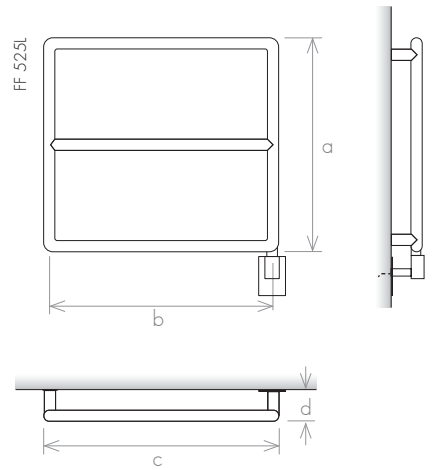

VERSION: ELECTRIC II

model		FF 525L	FF 800L
height	(mm) a	525	800
width between axles	(mm) b	500	500
total with	(mm) c	525	525
depth	(mm) d	100	100
capacity	(l)	0,8	1,2
central heating	(W)	98	139
electric	(W)	100	150