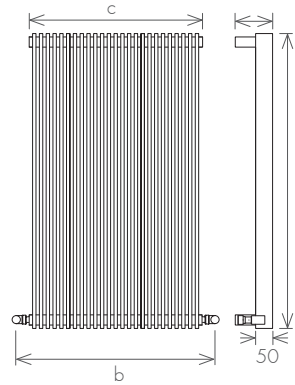

option A

option B

option C

option D

\* Different width between axes and positioning of valves according to the client's choice.

model	P+1200 10	P+1400 10	P+1800 10	P+2000 10	P+1200 25	P+1400 25	P+1800 25
no. of elements	10	10	10	10	25	25	25
height (mm) a	1200	1400	1800	2000	1200	1400	1800
total width (mm) c	210	210	210	210	510	510	510
depth (mm) d	120	120	120	120	120	120	120
capacity (l)	4,25	4,91	6,23	6,89	10,61	12,26	15,55
weight (kg)	17,14	19,90	25,42	28,18	42,81	49,71	63,51
central heating (W)	782	901	1136	1256	1960	2259	2845