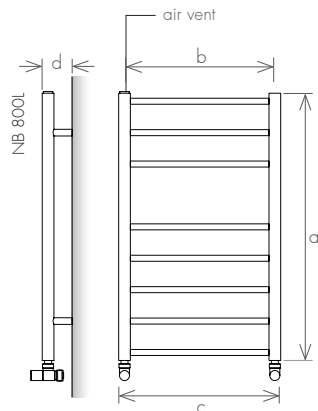

VERSION: CENTRAL HEATING