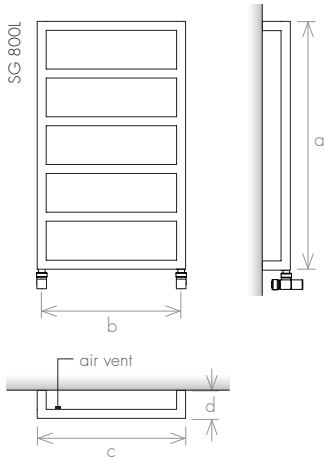

VERSION: CENTRAL HEATING