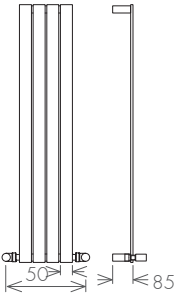

option A

* Different width between axles and positioning of valves according to the client's choice.

P1400 9	P1800 9	P2000 9	P1200 10	P1400 10	P1800 10	P2000 10	P1200 11	P1400 11	P1800 11	P2000 11	P1200 14
9	9	9	10	10	10	10	11	11	11	11	14
1400	1800	2000	1200	1400	1800	2000	1200	1400	1800	2000	1200
506	506	506	563	563	563	563	620	620	620	620	791
85	85	85	85	85	85	85	85	85	85	85	85
5,30	6,69	7,21	5,11	5,97	7,44	8,10	5,71	6,51	8,26	8,74	6,68
18,79	23,76	26,24	18,12	20,88	26,40	29,16	19,93	22,97	29,04	32,08	25,38
829	1022	1117	814	933	1142	1263	864	997	1262	1388	1106
1600	2000	2000	1200	1200	2000	2000	1600	2000	2000	2000	2000

P9 1800	P10 1200	P10 1400	P10 1800	P11 1200	P11 1400	P11 1800	P14 1200	P14 1400	P14 1800	P21 1200	P21 1400
9	10	10	10	11	11	11	14	14	14	21	21
506	563	563	563	620	620	620	791	791	791	1190	1190
1800	1200	1400	1800	1200	1400	1800	1200	1400	1800	1200	1400
85	85	85	85	85	85	85	85	85	85	85	85
6,69	5,11	5,97	7,44	5,71	6,51	8,26	6,68	7,60	9,44	10,03	11,41
23,76	18,12	20,88	26,40	19,93	22,97	29,04	25,38	29,24	36,97	38,07	43,87
1002	814	933	1142	864	997	1262	1106	1276	1594	1649	1899
1200	1200	1200	1200	1200	1600	2000	1600	1600	2000	1600	2000