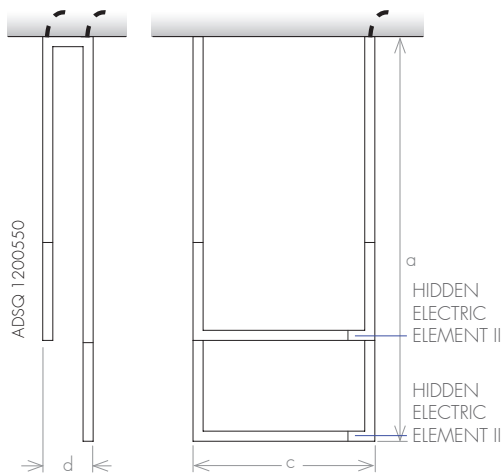

## MATERIAL

/// Stainless Steel

model		ADSQ1200550	ADSQ1200800
height (mm)	a	1200	1200
total width (mm)	c	550	800
depth (mm)	d	150	150
capacity (l)		0,8	1,2
electric (W)		40 x2	40 x2