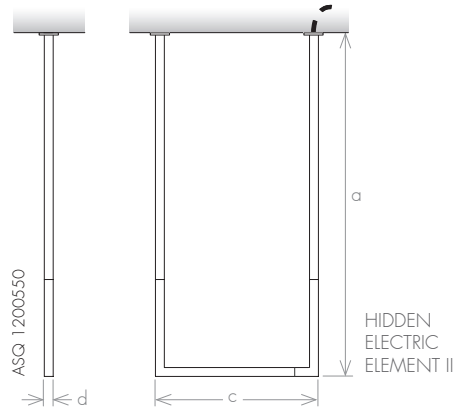

FINISHINGS

- Polished
- Brushed
- Textured Black
- White 9016 Satin
- RAL Colour

PVD FINISHING

- Champagne
- Gold
- Copper
- Gun Metal

ACCESSORIES

- Domotic Touch
- Mimoo Switch
- Mimoo Switch Round

VERSION

Electric

MATERIAL

/// Stainless Steel

model	ASQ1200550	ASQ1200800
height (mm) a	1200	1200
total width (mm) c	550	800
depth (mm) d	30	30
capacity (l)	0,4	0,6
electric (W)	40	40