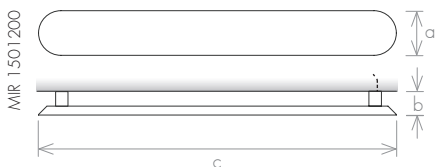

FINISHINGS

- Polished
- Brushed
- Textured Black
- White 9016 Satin
- RAL Colour

PVD FINISHING

- Champagne
- Gold
- Copper
- Gun Metal

ACCESSORIES

- Domotic Touch
- Mimoo Switch
- Mimoo Switch Round

VERSION

MATERIAL

VERSION: ELECTRIC II

model	MIR800150	MIR1000150	MIR1200150	MIR1400150
height (mm) a	800	1000	1200	1400
total width (mm) c	150	150	150	150
depth (mm) d	80	80	80	80
electric (W)	100	100	150	150