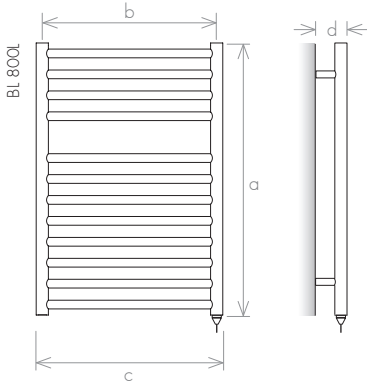

VERSION: ELECTRIC II - STANDARD