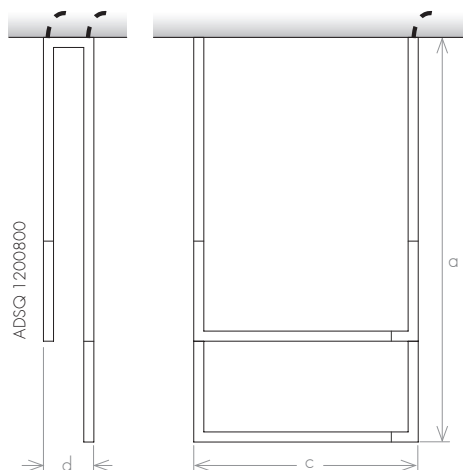

## MATERIAL

/// Stainless Steel

model		ADSQ1200550	ADSQ1200800
height (mm)	a	1200	1200
total width (mm)	c	550	800
depth (mm)	d	150	150
capacity (l)		0,8	1,2
electric (W)		40 x2	40 x2