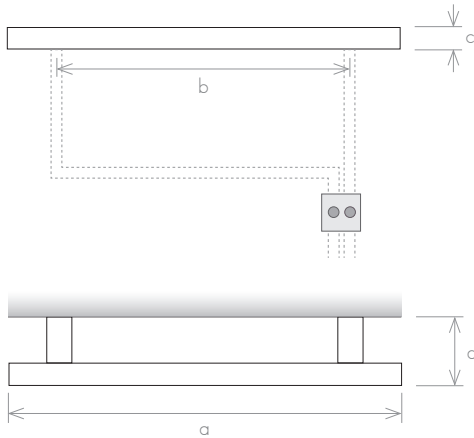

CENTRAL HEATING - solution 1

The connection of water inlet is done by a system of wall valves outside of the product.