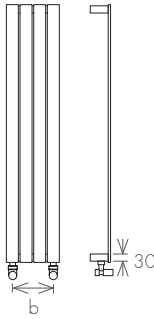

option C

* Different width between axles and positioning of valves according to the client's choice.

P1400 9	P1800 9	P2000 9	P1200 10	P1400 10	P1800 10	P2000 10	P1200 11	P1400 11	P1800 11	P2000 11	P1200 14
9	9	9	10	10	10	10	11	11	11	11	14
1400	1800	2000	1200	1400	1800	2000	1200	1400	1800	2000	1200
506	506	506	563	563	563	563	620	620	620	620	791
85	85	85	85	85	85	85	85	85	85	85	85
5,30	6,69	7,21	5,11	5,97	7,44	8,10	5,71	6,51	8,26	8,74	6,68
18,79	23,76	26,24	18,12	20,88	26,40	29,16	19,93	22,97	29,04	32,08	25,38
829	1022	1117	814	933	1142	1263	864	997	1262	1388	1106
1600	2000	2000	1200	1200	2000	2000	1600	2000	2000	2000	2000

P9 1800	P10 1200	P10 1400	P10 1800	P11 1200	P11 1400	P11 1800	P14 1200	P14 1400	P14 1800	P21 1200	P21 1400
9	10	10	10	11	11	11	14	14	14	21	21
506	563	563	563	620	620	620	791	791	791	1190	1190
1800	1200	1400	1800	1200	1400	1800	1200	1400	1800	1200	1400
85	85	85	85	85	85	85	85	85	85	85	85
6,69	5,11	5,97	7,44	5,71	6,51	8,26	6,68	7,60	9,44	10,03	11,41
23,76	18,12	20,88	26,40	19,93	22,97	29,04	25,38	29,24	36,97	38,07	43,87
1002	814	933	1142	864	997	1262	1106	1276	1594	1649	1899
1200	1200	1200	1200	1200	1600	2000	1600	1600	2000	1600	2000