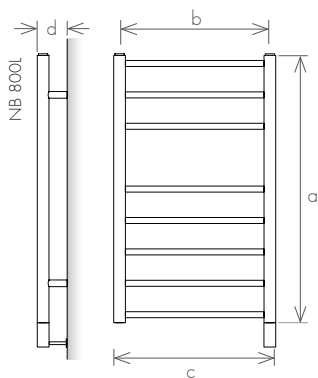

## VERSION: CENTRAL HEATING

VERSION: ELECTRIC II - STANDARD

VERSION: ELECTRIC II (HIDDEN)

NB800E	NB800L	NB800XL	NB1200E	NB1200L	NB1200XL	model
800	800	800	1200	1200	1200	a (mm) height
450	500	600	450	500	600	b (mm) width between axles
485	535	635	485	535	635	c (mm) total width
90	90	90	90	90	90	d (mm) depth
2,5	2,5	2,7	3,6	3,7	3,9	(l) capacity
218	226	293	318	329	351	(W) central heating
200	200	200	300	300	300	(W) electric