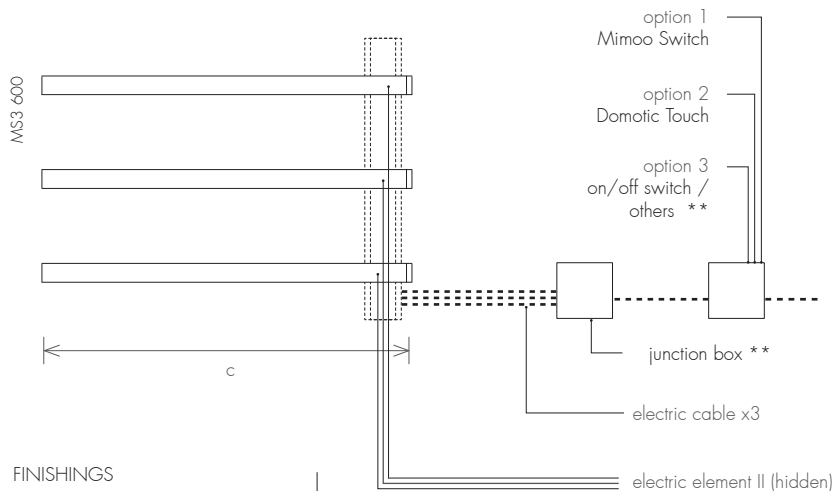

FINISHINGS

- Polished
- Brushed
- Textured Black
- White 9016 Satin
- RAL Colour

PVD FINISHING

- Champagne
- Gold
- Copper
- Gun Metal

ACCESSORIES

- Domotic Touch
- Mimoo Switch
- Mimoo Switch Round

VERSION

- Electric