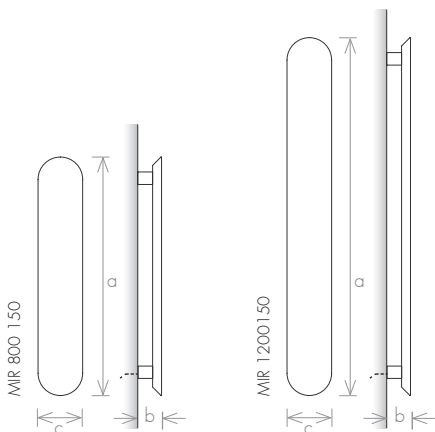

FINISHINGS

- Polished
- Brushed
- Textured Black
- White 9016 Satin
- RAL Colour

PVD FINISHING

- Champagne
- Gold
- Copper
- Gun Metal

ACCESSORIES

- Domotic Touch
- Mimoo Switch
- Mimoo Switch Round

VERSION

MATERIAL

VERSION: ELECTRIC II

model	MIR800150	MIR1000150	MIR1200150	MIR1400150
height (mm) a	800	1000	1200	1400
total width (mm) c	150	150	150	150
depth (mm) d	80	80	80	80
electric (W)	100	100	150	150