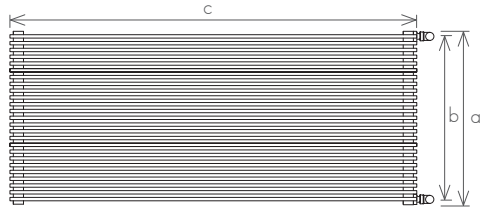

option E

P+1800 36 P+2000 36 P+1200 40 P+1400 40 P+1800 40 P+2000 40 P+1200 60 P+1400 60 P+1800 60

36	36	40	40	40	40	60	60	60
1800	2000	1200	1400	1800	2000	1200	1400	1800
730	730	810	810	810	810	1210	1210	1210
120	120	120	120	120	120	120	120	120
22,38	24,75	16,97	19,60	24,87	27,50	25,45	29,40	37,30
91,45	101,38	68,48	79,52	101,60	112,71	102,71	119,27	152,39
4099	4530	3139	3619	4557	5030	4706	5427	6820

P+36 1200 P+36 1400 P+36 1800 P+40 1200 P+40 1400 P+40 1800 P+60 1200 P+60 1400 P+60 1800

36	36	36	40	40	40	60	60	60
730	730	730	810	810	810	1210	1210	1210
1200	1400	1800	1200	1400	1800	1200	1400	1800
120	120	120	120	120	120	120	120	120
15,28	17,65	22,38	16,97	19,60	24,87	25,45	29,40	37,30
61,64	71,57	91,45	68,48	79,52	101,60	102,71	119,27	152,39
2826	3257	4099	3139	3619	4557	4706	5427	6820