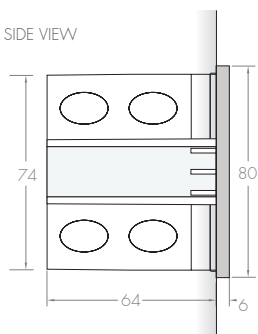

MIMOO SWITCH

MIMOO SWITCH

80MM X 80MM X 6MM | IP54
CLASS 2
110V - 230V

SIDE VIEW

MIMOO SWITCH ROUND

Ø85MM X 6MM | IP54
CLASS 2
110V - 230V