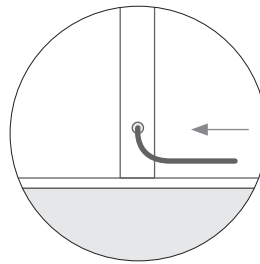

OPTION B
lateral exit of the
electric cable

NOTE: Also available in the square version.

		mobile		
model		SKM 900	SKM 1200	SKM 1400
height (mm)	a	900	1200	1400
total width (mm)	b	280	280	280
tube diameter (mm)	c	42	42	42
capacity (l)		0,6	0,8	1,0
electric (W)		100	100	150