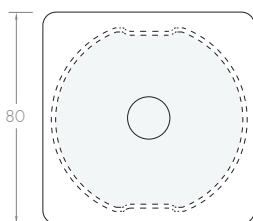

# MIMOO SWITCH

MIMOO SWITCH

80MM X 80MM X 6MM | IP54  
CLASS 2  
110V - 230V

SIDE VIEW

FRONT VIEW

MIMOO SWITCH ROUND

Ø85MM X 6MM | IP54  
CLASS 2  
110V - 230V

SIDE VIEW