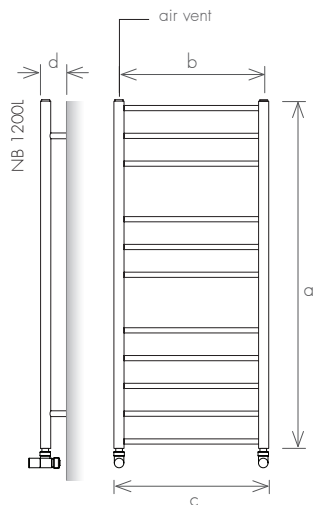

VERSION: CENTRAL HEATING