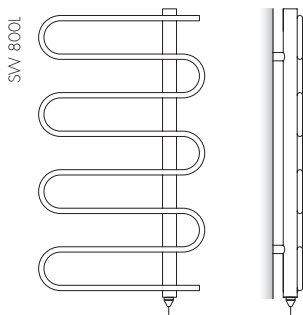

MATERIAL

-  Stainless Steel

VERSION: ELECTRIC II

VERSION: CENTRAL HEATING

VERSION: ELECTRIC II

model		SW800L	SW800XL	SW1200L	SW1200XL	SW1400L	SW1400XL
height	(mm) a	896	896	1136	1136	1376	1376
width between axles	(mm) b	50	50	50	50	50	50
total width	(mm) c	500	600	500	600	500	600
depth	(mm) d	90	90	90	90	90	90
capacity	(l)	3,1	3,5	4,0	4,6	6,1	6,9
central heating	(W)	279	317	360	438	545	616
electric	(W)	200	200	300	300	600	600