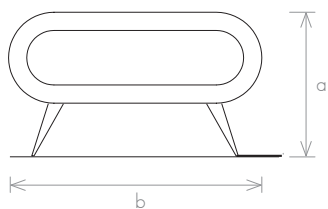

ARENA TABLE

DESIGN RADIATOR

DESIGNER: PATRICK PEDROSA

model		AT 1000	AT 1200	AT 1400
height (mm)	a	535	535	535
total width (mm)	b	1000	1200	1400
depth (mm)		450	450	450
capacity (l)		7,45	10,89	12,66
weight (kg)		~50	~65	~75
electric (W)		1000	1500	1500