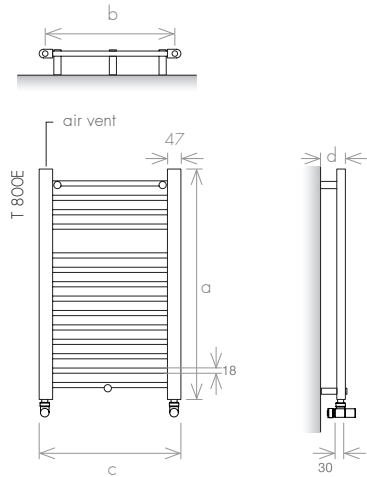

FINISHINGS

- Polished
- Brushed

ACCESSORIES

- Domotic Touch
- Mimoo Switch
- Mimoo Switch Round

VERSION

- Central Heating
- Electric

MATERIAL

- Stainless Steel

VERSION: CENTRAL HEATING