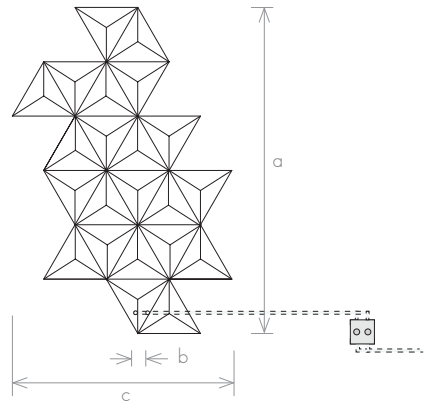

FINISHINGS

- Polished
- Brushed
- Textured Black
- White 9016 Satin
- RAL Colour

PVD FINISHING
maximum dimensions of 1000mm

- Champagne
- Gold
- Copper
- Gun Metal

ACCESSORIES

- Domotic Touch
- Mimoo Switch
- Mimoo Switch Round
- Wall Valve

VERSION

- Central Heating
- Electric

MATERIAL

- Stainless Steel
- Steel

VERSION: CENTRAL HEATING