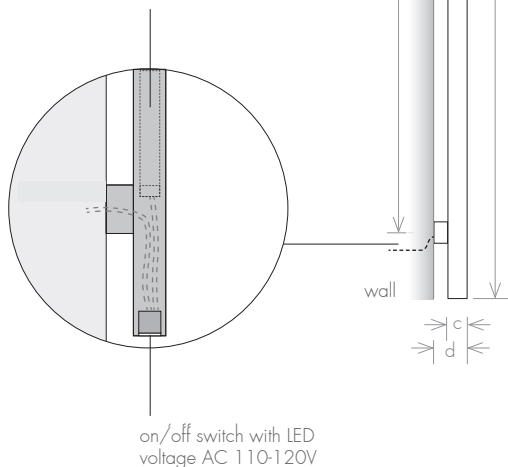

FINISHINGS

- Polished
- Brushed
- Textured Black
- White 9016 Satin
- RAL Colour

PVD FINISHING

- Champagne
- Gold
- Copper
- Gun Metal

ACCESSORIES

- Domotic Touch
- Mimoo Switch
- Mimoo Switch Round
- Wall Valve

VERSION

- Central Heating
- Electric
- Mixed

MATERIAL

- Stainless Steel

BOTTOM VIEW

HIDDEN ELECTRIC ELEMENT II

Electric version: in the horizontal position the depth is 82mm.

		hidden electric element II - on/off			mixed version - wall valve + on/off		
model		FSO 800	FSO 1200	FSO 1400	FSOM 800	FSOM 1200	FSOM 1400
height (mm)	a	800	1200	1400	800	1200	1400
width between axles (mm)	b	-	-	-	520	920	1120
total width (mm)	c	42	42	42	42	42	42
depth (mm)	d	72	72	72	100	100	100
capacity (l)		0,6	0,8	1,0	0,7	0,9	1,2
central heating (W)		-	-	-	63	97	124
electric (W)		100	100	150	40	100	100