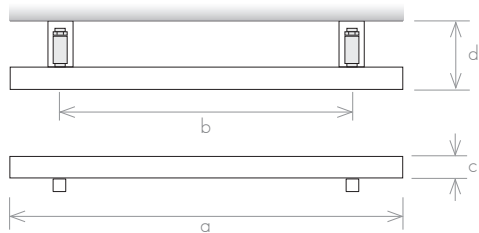

CENTRAL HEATING - solution 2

Hidden valves

		central heating - wall valve system			central heating - valves		
model		FSQA 800	FSQA 1200	FSQA 1400	FSQA 800	FSQA 1200	FSQA 1400
height (mm)	a	800	1200	1400	800	1200	1400
width between axles (mm)	b	620	1020	1220	620	1020	1220
total width (mm)	c	40	40	40	40	40	40
depth (mm)	d	98	98	98	128	128	128
capacity (l)		0,7	0,9	1,2	0,7	0,9	1,2
central heating (W)		63	97	124	63	97	124