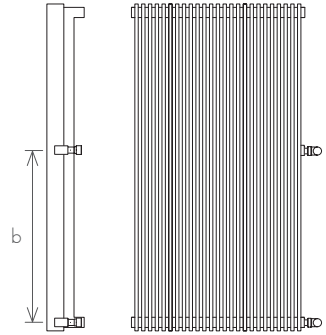

option A

option B

option C

option D

\* Different width between axes and positioning of valves according to the client's choice.

model	P+1200 10	P+1400 10	P+1800 10	P+2000 10	P+1200 25	P+1400 25	P+1800 25
no. of elements	10	10	10	10	25	25	25
height (mm) a	1200	1400	1800	2000	1200	1400	1800
total width (mm) c	210	210	210	210	510	510	510
depth (mm) d	120	120	120	120	120	120	120
capacity (l)	4,25	4,91	6,23	6,89	10,61	12,26	15,55
weight (kg)	17,14	19,90	25,42	28,18	42,81	49,71	63,51
central heating (W)	782	901	1136	1256	1960	2259	2845