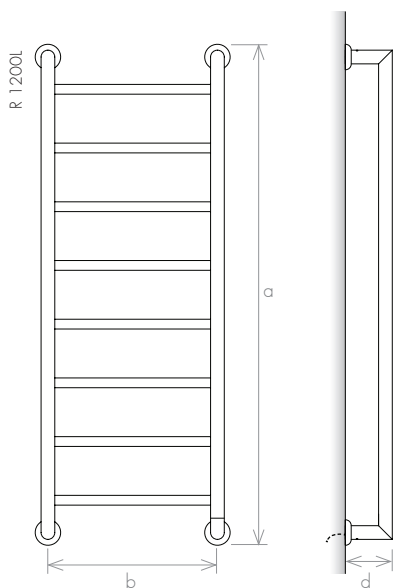

VERSION: ELECTRIC II (HIDDEN)

	model	R 800E	R 800L	R 1200E	R 1200L	R 1800E	R 1800L
height (mm)	a	800	800	1250	1250	1850	1850
width between axles (mm)	b	450	500	450	500	450	500
total width (mm)	c	485	535	485	535	485	535
depth (mm)	d	120	120	120	120	120	120
capacity (l)		1,84	1,93	2,90	3,03	4,31	4,51
central heating (W)		165	174	261	272	387	405
electric (W)		200	200	300	300	600	600