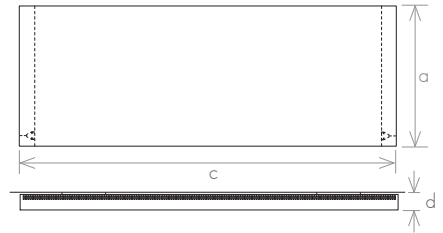

ACCESSORIES

-  Domotic Touch
-  Mimoo Switch
-  Mimoo Switch Round

VERSION

-  Central Heating
-  Electric

MATERIAL

-  Stainless Steel
-  Steel

VERSION: ELECTRIC II

VERSION: ELECTRIC II