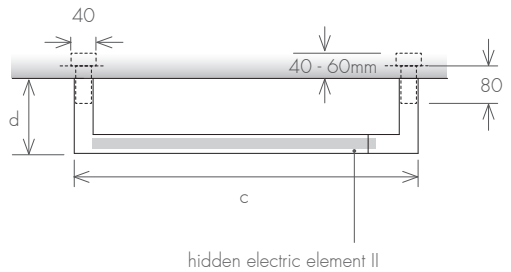

FINISHINGS

- Polished
- Brushed
- Textured Black
- White 9016 Satin
- RAL Colour

PVD FINISHING

- Champagne
- Gold
- Copper
- Gun Metal

ACCESSORIES

- Domotic Touch
- Mimoo Switch
- Mimoo Switch Round

VERSION

- Electric

MATERIAL

- Stainless Steel

model	MTS3 550 additional elem.		MTS3 800 additional elem.	
	no. of elements		3	1
height (mm)	a	30	30	30
width between elements (mm)	b	120	-	120
total width (mm)	c	550	550	800
depth (mm)	d	120	120	120
capacity (l)		3x0,4	0,4	3x0,6
electric (W)		3x40	40	3x40