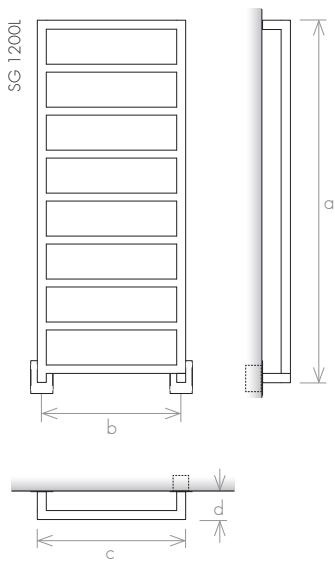

VERSION: HIDDEN ELECTRIC ELEMENT II