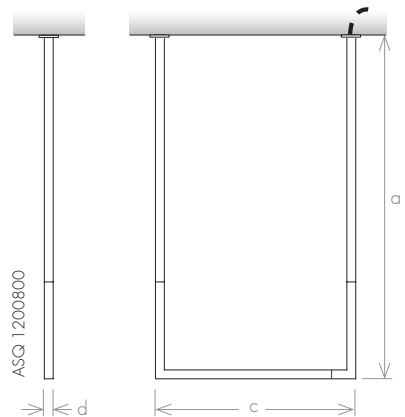

FINISHINGS

- Polished
- Brushed
- Textured Black
- White 9016 Satin
- RAL Colour

PVD FINISHING

- Champagne
- Gold
- Copper
- Gun Metal

ACCESSORIES

- Domotic Touch
- Mimoo Switch
- Mimoo Switch Round

VERSION

Electric

MATERIAL

/// Stainless Steel

model	ASQ1200550	ASQ1200800
height (mm) a	1200	1200
total width (mm) c	550	800
depth (mm) d	30	30
capacity (l)	0,4	0,6
electric (W)	40	40