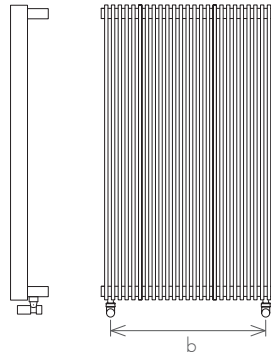

option C

* Different width between axes and positioning of valves according to the client's choice.

model	P+1200 10	P+1400 10	P+1800 10	P+2000 10	P+1200 25	P+1400 25	P+1800 25
no. of elements	10	10	10	10	25	25	25
height (mm) a	1200	1400	1800	2000	1200	1400	1800
total width (mm) c	210	210	210	210	510	510	510
depth (mm) d	120	120	120	120	120	120	120
capacity (l)	4,25	4,91	6,23	6,89	10,61	12,26	15,55
weight (kg)	17,14	19,90	25,42	28,18	42,81	49,71	63,51
central heating (W)	782	901	1136	1256	1960	2259	2845

model	P+2000 25	P+1200 31	P+1400 31	P+1800 31	P+2000 31	P+1200 36	P+1400 36
no. of elements	25	31	31	31	31	36	36
height (mm) a	2000	1200	1400	1800	2000	1200	1400
total width (mm) c	510	630	630	630	630	730	730
depth (mm) d	120	120	120	120	120	120	120
capacity (l)	17,19	13,16	15,20	19,28	21,32	15,28	17,65
weight (kg)	70,41	53,08	61,64	78,75	87,31	61,64	71,57
central heating (W)	3146	2432	2801	3157	3902	2826	3257

model	P+2000 60	P+251200	P+25 1400	P+25 1800	P+31 1200	P+31 1400	P+31 1800
no. of elements	60	25	25	25	31	31	31
height (mm) a	2000	510	510	510	630	630	630
total width (mm) c	1210	1200	1400	1800	1200	1400	1800
depth (mm) d	120	120	120	120	120	120	120
capacity (l)	41,24	10,61	12,26	15,55	13,16	15,20	19,28
weight (kg)	168,95	42,81	49,71	63,51	53,08	61,64	78,75
central heating (W)	7520	1960	2259	2845	2432	2801	3157