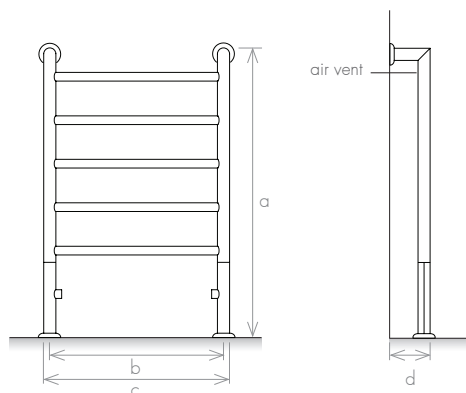

VERSION

MATERIAL

VERSION: CENTRAL HEATING