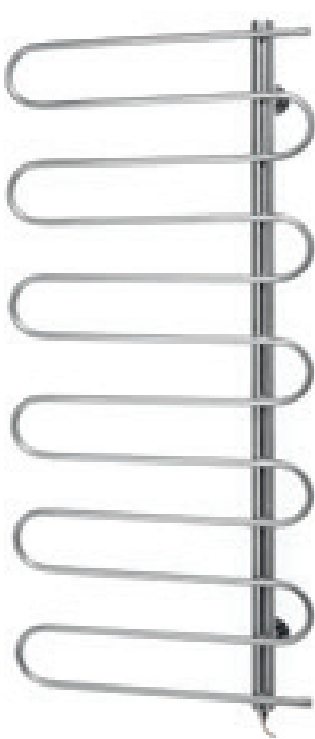

STEEL WAVE

TOWEL WARMER