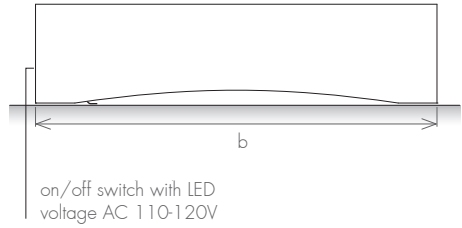

FINISHINGS

- Polished
- Brushed
- Textured Black
- White 9016 Satin
- RAL Colour

ACCESSORIES

- Domotic Touch
- Mimoo Switch
- Mimoo Switch Round

VERSION

- Central Heating
- Electric

MATERIAL

- Stainless Steel
- Steel

VERSION: ELECTRIC WITH HIDDEN ELEMENT II