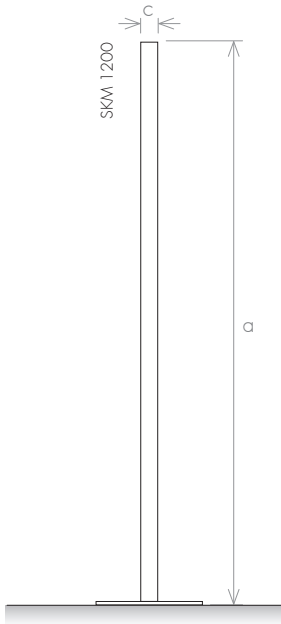

VERSION: MOBILE

OPTION A
electric cable exit through
the bottom