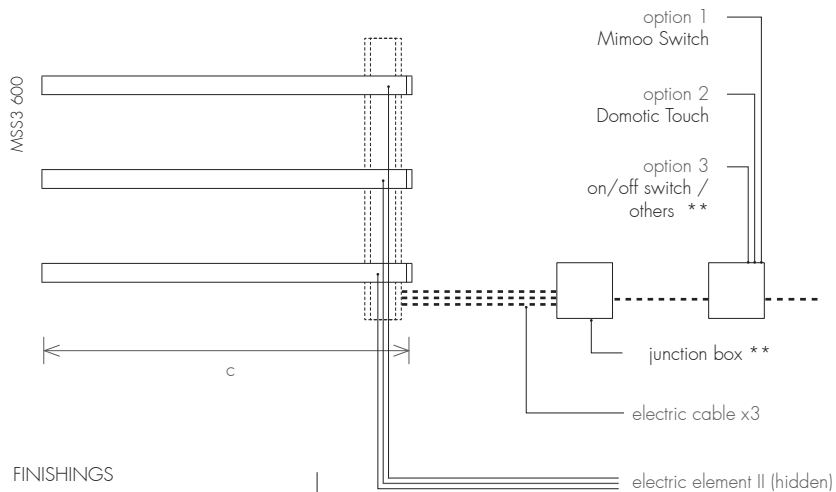

FINISHINGS

- Polished
- Brushed
- Textured Black
- White 9016 Satin
- RAL Colour

PVD FINISHING

- Champagne
- Gold
- Copper
- Gun Metal

ACCESSORIES

- Domotic Touch
- Mimoo Switch
- Mimoo Switch Round

VERSION

- Electric