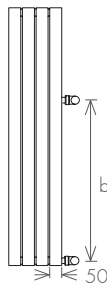

option D

* Different width between axles and positioning of valves according to the client's choice.

P1400 9	P1800 9	P2000 9	P1200 10	P1400 10	P1800 10	P2000 10	P1200 11	P1400 11	P1800 11	P2000 11	P1200 14
9	9	9	10	10	10	10	11	11	11	11	14
1400	1800	2000	1200	1400	1800	2000	1200	1400	1800	2000	1200
506	506	506	563	563	563	563	620	620	620	620	791
85	85	85	85	85	85	85	85	85	85	85	85
5,30	6,69	7,21	5,11	5,97	7,44	8,10	5,71	6,51	8,26	8,74	6,68
18,79	23,76	26,24	18,12	20,88	26,40	29,16	19,93	22,97	29,04	32,08	25,38
829	1022	1117	814	933	1142	1263	864	997	1262	1388	1106
1600	2000	2000	1200	1200	2000	2000	1600	2000	2000	2000	2000

P9 1800	P10 1200	P10 1400	P10 1800	P11 1200	P11 1400	P11 1800	P14 1200	P14 1400	P14 1800	P21 1200	P21 1400
9	10	10	10	11	11	11	14	14	14	21	21
506	563	563	563	620	620	620	791	791	791	1190	1190
1800	1200	1400	1800	1200	1400	1800	1200	1400	1800	1200	1400
85	85	85	85	85	85	85	85	85	85	85	85
6,69	5,11	5,97	7,44	5,71	6,51	8,26	6,68	7,60	9,44	10,03	11,41
23,76	18,12	20,88	26,40	19,93	22,97	29,04	25,38	29,24	36,97	38,07	43,87
1002	814	933	1142	864	997	1262	1106	1276	1594	1649	1899
1200	1200	1200	1200	1200	1600	2000	1600	1600	2000	1600	2000