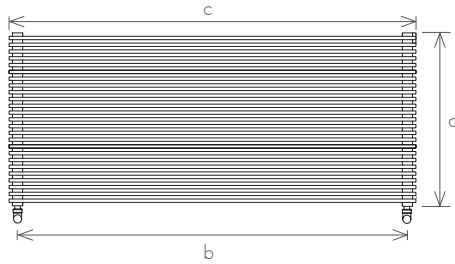

option F

P+1800 36 P+2000 36 P+1200 40 P+1400 40 P+1800 40 P+2000 40 P+1200 60 P+1400 60 P+1800 60

36	36	40	40	40	40	60	60	60
1800	2000	1200	1400	1800	2000	1200	1400	1800
730	730	810	810	810	810	1210	1210	1210
120	120	120	120	120	120	120	120	120
22,38	24,75	16,97	19,60	24,87	27,50	25,45	29,40	37,30
91,45	101,38	68,48	79,52	101,60	112,71	102,71	119,27	152,39
4099	4530	3139	3619	4557	5030	4706	5427	6820

P+36 1200 P+36 1400 P+36 1800 P+40 1200 P+40 1400 P+40 1800 P+60 1200 P+60 1400 P+60 1800

36	36	36	40	40	40	60	60	60
730	730	730	810	810	810	1210	1210	1210
1200	1400	1800	1200	1400	1800	1200	1400	1800
120	120	120	120	120	120	120	120	120
15,28	17,65	22,38	16,97	19,60	24,87	25,45	29,40	37,30
61,64	71,57	91,45	68,48	79,52	101,60	102,71	119,27	152,39
2826	3257	4099	3139	3619	4557	4706	5427	6820