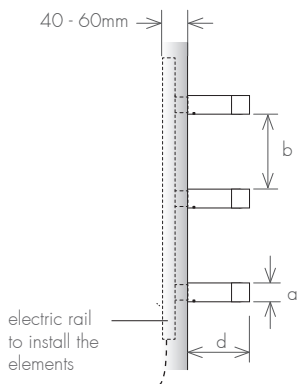

MATERIAL

- Stainless Steel

** Products not provided by Foursteel.

model	MSS3 600 additional elem.	
no. of elements	3	1
height (mm) a	30	30
width between elements (mm) b	120	-
total width (mm) c	600	600
depth (mm) d	80	80
capacity (l)	3x0,6	0,6
electric (W)	3x40	40