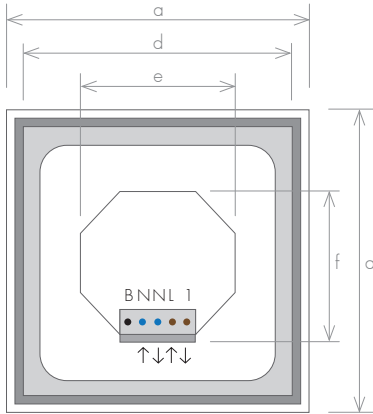

model	DT
total measure exterior (mm) a	90 x 90
exterior depth (mm) b	5
interior case depth (mm) c	40
total measure interior (mm) d	73 x 73
horizontal back measure (mm) e	55
vertical back measure (mm) f	51

-	B
neutral input	N
neutral output towel warmer/ radiator	N
phase input	L
phase output towel warmer/ radiator	1