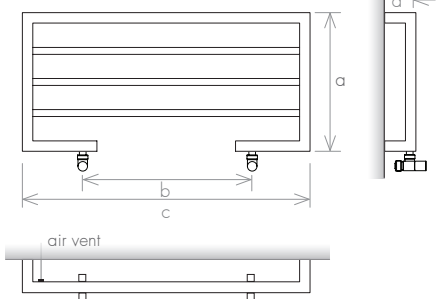

## MATERIAL

-  Stainless Steel
-  Steel

VERSION: ELECTRIC II

VERSION: CENTRAL HEATING

VERSION: MIXED

		central heating		electric
model		NS 400 E	NS 400 L	NS 400
height (mm)	a	400	400	400
width between axles (mm)	b	450	500	-
total width (mm)	c	830	830	830
depth (mm)	d	90	90	90
capacity (l)		2,1	2,1	2,1
central heating (W)		242	242	-
electric (W)		-	-	200