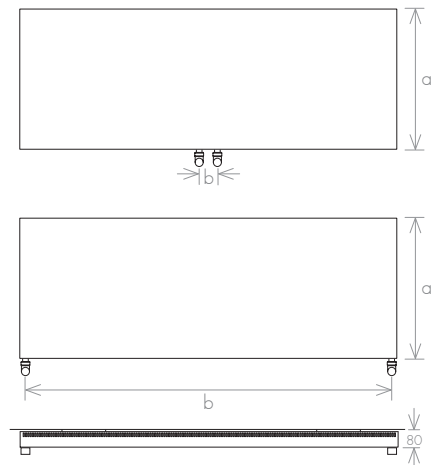

VERSION: CENTRAL HEATING