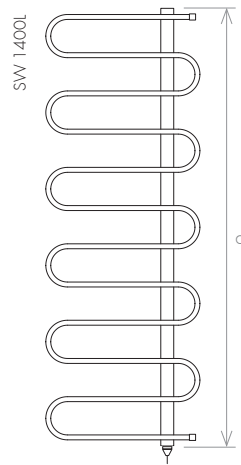

MATERIAL

-  Stainless Steel

VERSION: ELECTRIC II

VERSION: CENTRAL HEATING

VERSION: ELECTRIC II

model		SW800L	SW800XL	SW1200L	SW1200XL	SW1400L	SW1400XL
height	(mm) a	896	896	1136	1136	1376	1376
width between axles	(mm) b	50	50	50	50	50	50
total width	(mm) c	500	600	500	600	500	600
depth	(mm) d	90	90	90	90	90	90
capacity	(l)	3,1	3,5	4,0	4,6	6,1	6,9
central heating	(W)	279	317	360	438	545	616
electric	(W)	200	200	300	300	600	600