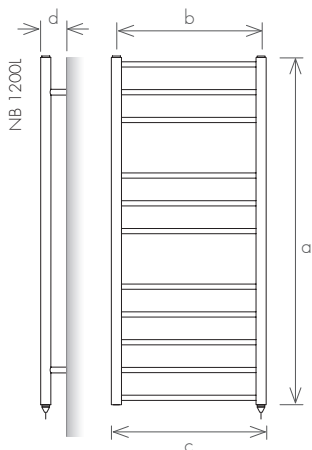

VERSION: ELECTRIC II - STANDARD