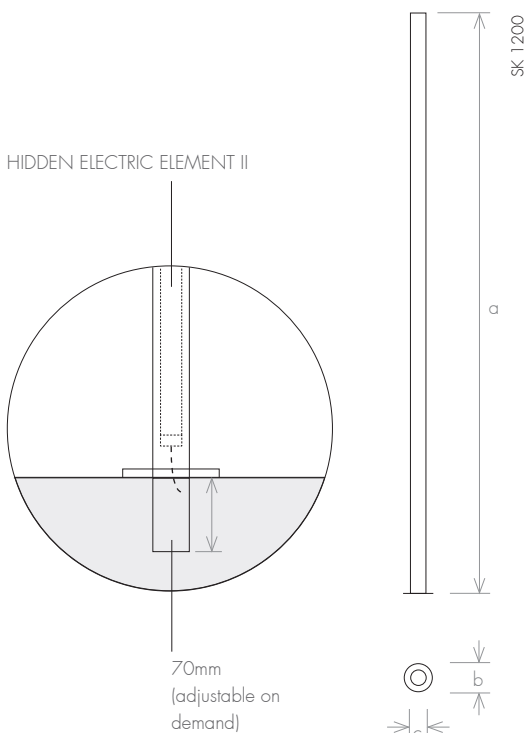

FINISHINGS

- Polished
- Brushed
- Textured Black
- White 9016 Satin
- RAL Colour

PVD FINISHING

- Champagne
- Gold
- Copper
- Gun Metal

ACCESSORIES

- Domotic Touch
- Mimoo Switch
- Mimoo Switch Round

VERSION

- Electric

MATERIAL

- Stainless Steel

VERSION: FLOOR MOUNTED

		floor mounted		
model		SK 900	SK 1200	SK 1400
height (mm)	a	900	1200	1400
total width (mm)	b	90	90	90
tube diameter (mm)	c	42	42	42
capacity (l)		0,6	0,8	1,0
electric (W)		100	100	150