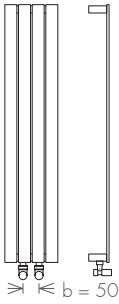

option B

* Different width between axles and positioning of valves according to the client's choice.

P1400 9	P1800 9	P2000 9	P1200 10	P1400 10	P1800 10	P2000 10	P1200 11	P1400 11	P1800 11	P2000 11	P1200 14
9	9	9	10	10	10	10	11	11	11	11	14
1400	1800	2000	1200	1400	1800	2000	1200	1400	1800	2000	1200
506	506	506	563	563	563	563	620	620	620	620	791
85	85	85	85	85	85	85	85	85	85	85	85
5,30	6,69	7,21	5,11	5,97	7,44	8,10	5,71	6,51	8,26	8,74	6,68
18,79	23,76	26,24	18,12	20,88	26,40	29,16	19,93	22,97	29,04	32,08	25,38
829	1022	1117	814	933	1142	1263	864	997	1262	1388	1106
1600	2000	2000	1200	1200	2000	2000	1600	2000	2000	2000	2000

P9 1800	P10 1200	P10 1400	P10 1800	P11 1200	P11 1400	P11 1800	P14 1200	P14 1400	P14 1800	P21 1200	P21 1400
9	10	10	10	11	11	11	14	14	14	21	21
506	563	563	563	620	620	620	791	791	791	1190	1190
1800	1200	1400	1800	1200	1400	1800	1200	1400	1800	1200	1400
85	85	85	85	85	85	85	85	85	85	85	85
6,69	5,11	5,97	7,44	5,71	6,51	8,26	6,68	7,60	9,44	10,03	11,41
23,76	18,12	20,88	26,40	19,93	22,97	29,04	25,38	29,24	36,97	38,07	43,87
1002	814	933	1142	864	997	1262	1106	1276	1594	1649	1899
1200	1200	1200	1200	1200	1600	2000	1600	1600	2000	1600	2000