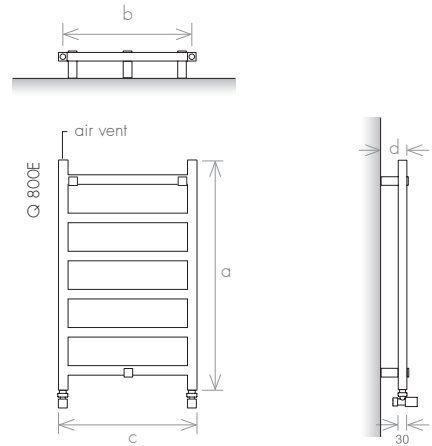

MATERIAL

-  Stainless Steel

VERSION: CENTRAL HEATING

VERSION: ELECTRIC II

model		Q 800E	Q 800L	Q 1200E	Q 1200L	Q 1800E	Q 1800L
height (mm)	a	800	800	1200	1200	1800	1800
width between axles (mm)	b	450	500	450	500	450	500
total width (mm)	c	480	530	480	530	480	530
depth (mm)	d	90	90	90	90	90	90
capacity (l)		2,8	3,1	4,0	4,6	6,9	7,4
central heating (W)		250	296	360	438	642	689
electric (W)		300	300	600	600	1000	1000