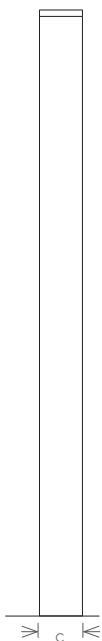

# MINIMAL X

TOWEL WARMER

FRONT VIEW

SIDE VIEW

SIDE VIEW

\*\* the second support is only implemented in the model MX1800

model		MX 900	MX 1200	MX 1400	MX 1800
height (mm)	a	900	1200	1400	1800
total width (mm)	c	50	50	50	50
depth (mm)	d	50	50	50	50
capacity (l)		0,6	0,8	1,0	1,3
electric (W)		100	150	150	200