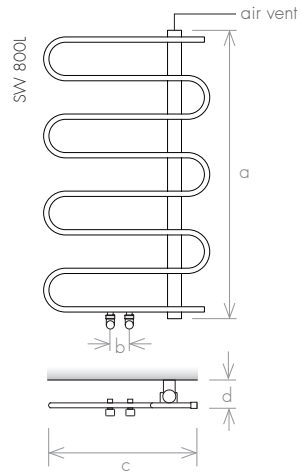

VERSION: CENTRAL HEATING