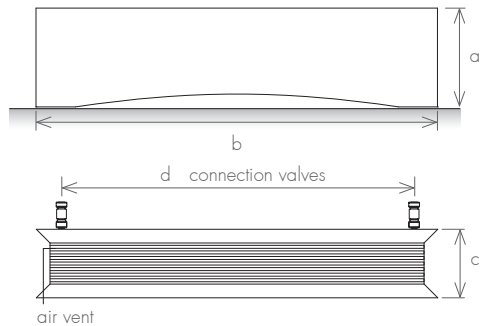

VERSION: CENTRAL HEATING

central heating

model	DL2301000	DL2301500	DL2302000	DL3001000	DL3001500	DL3002000
height (mm) a	230	230	230	300	300	300
total width (mm) b	1000	1500	2000	1000	1500	2000
depth (mm) c	160	160	160	160	160	160
width between axles (mm) d	860	1360	1860	860	1360	1860
central heating (W)	948	1460	1942	1422	2190	2913