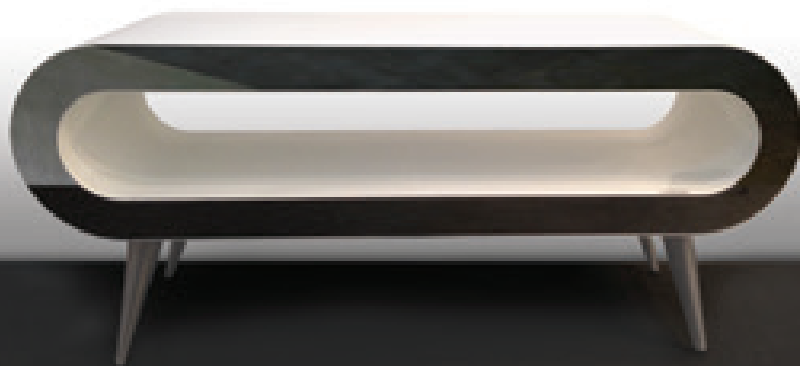

ARENA TABLE

DESIGN RADIATOR

DESIGNER: PATRICK PEDROSA

model		AT 1000	AT 1200	AT 1400
height (mm)	a	535	535	535
total width (mm)	b	1000	1200	1400
depth (mm)		450	450	450
capacity (l)		7,45	10,89	12,66
weight (kg)		~50	~65	~75
electric (W)		1000	1500	1500