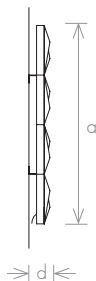

# DIAMOND XS

D XS	model
1040	a (mm) height
50	b (mm) width between axles
900	c (mm) total width
110	d (mm) depth
4,75	(l) capacity
≈ 35	(kg) weight
568	(W) central heating
600-1000	(W) electric