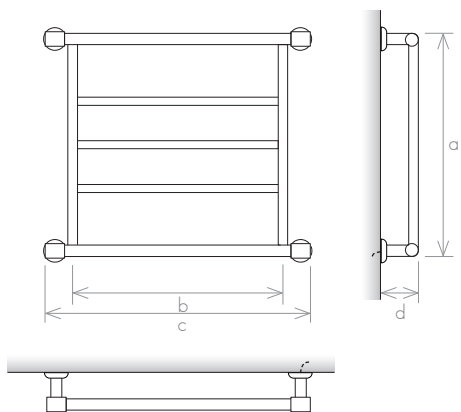

## VERSION: ELECTRIC II (HIDDEN)

model		OB 800
height (mm)	a	690
width between axles (mm)	b	650
total width (mm)	c	820
depth (mm)	d	120
capacity (l)		2,61
central heating (W)		235
electric (W)		600

*Remind*