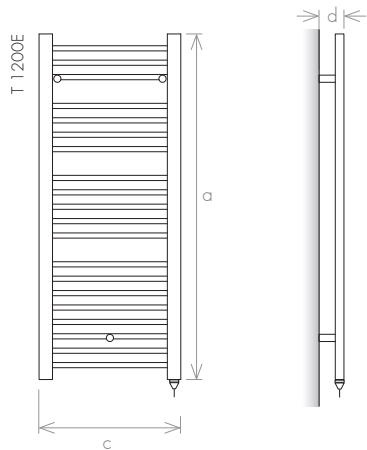

VERSION: ELECTRIC II

model		T 800E	T 800L	T 1200E	T 1200L	T 1800E	T 1800L
height (mm)	a	800	800	1200	1200	1800	1800
width between axes (mm)	b	450	500	450	500	450	500
total width (mm)	c	492	542	492	542	492	542
depth (mm)	d	87	87	87	87	87	87
capacity (l)		2,5	2,6	3,6	3,7	5,6	5,9
central heating (W)		221	234	323	353	497	547
electric (W)		200	200	300	300	600	600