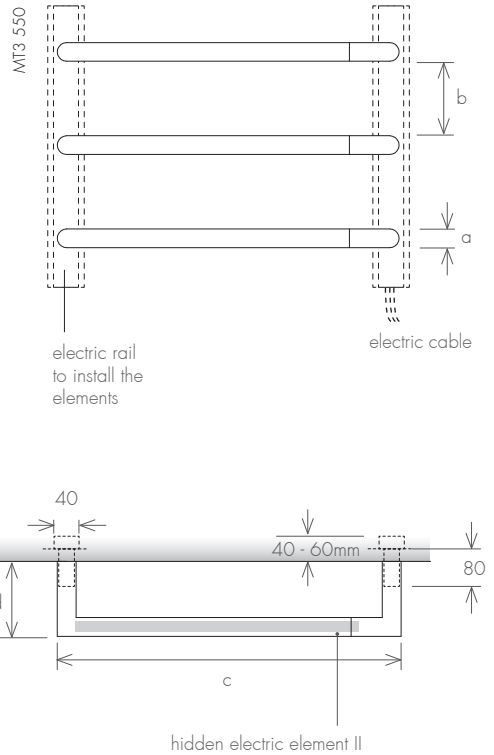

FINISHINGS

- Polished
- Brushed
- Textured Black
- White 9016 Satin
- RAL Colour

PVD FINISHING

- Champagne
- Gold
- Copper
- Gun Metal

ACCESSORIES

- Domotic Touch
- Mimoo Switch
- Mimoo Switch Round

VERSION

- Electric

MATERIAL

- Stainless Steel

model	MT3 550	additional elem.	MT3 800	additional elem.
no. of elements	3	1	3	1
height (mm) a	30	30	30	30
width between elements (mm) b	120	-	120	-
total width (mm) c	550	550	800	800
depth (mm) d	120	120	120	120
capacity (l)	3x0,4	0,4	3x0,6	0,6
electric (W)	3x40	40	3x40	40