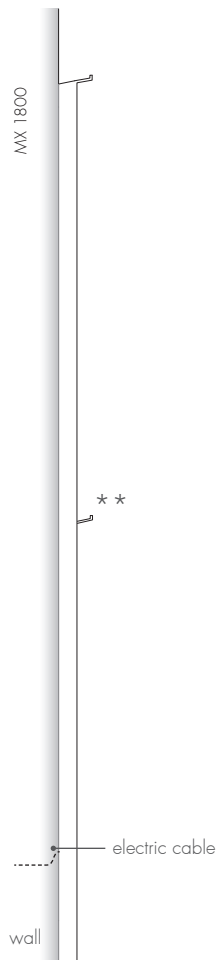

# MINIMAL X

TOWEL WARMER

FRONT VIEW

SIDE VIEW

SIDE VIEW

\*\* the second support is only implemented in the model MX1800

model		MX 900	MX 1200	MX 1400	MX 1800
height (mm)	a	900	1200	1400	1800
total width (mm)	c	50	50	50	50
depth (mm)	d	50	50	50	50
capacity (l)		0,6	0,8	1,0	1,3
electric (W)		100	150	150	200