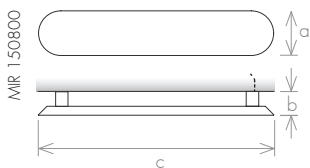

FINISHINGS

- Polished
- Brushed
- Textured Black
- White 9016 Satin
- RAL Colour

PVD FINISHING

- Champagne
- Gold
- Copper
- Gun Metal

ACCESSORIES

- Domotic Touch
- Mimoo Switch
- Mimoo Switch Round

VERSION

MATERIAL

VERSION: ELECTRIC II

model	MIR800150	MIR1000150	MIR1200150	MIR1400150
height (mm) a	800	1000	1200	1400
total width (mm) c	150	150	150	150
depth (mm) d	80	80	80	80
electric (W)	100	100	150	150