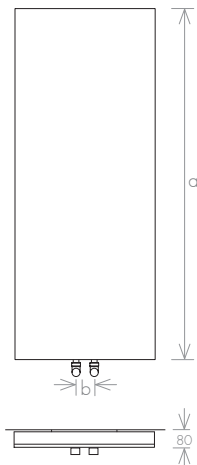

VERSION: CENTRAL HEATING