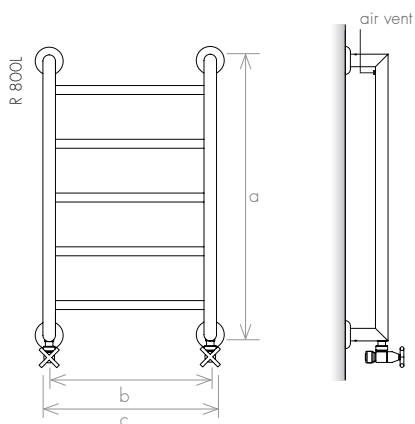

VERSION: CENTRAL HEATING