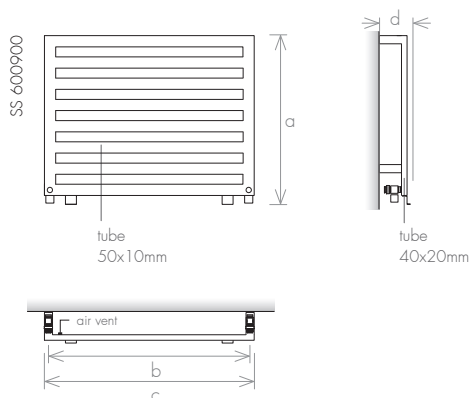

VERSION: CENTRAL HEATING