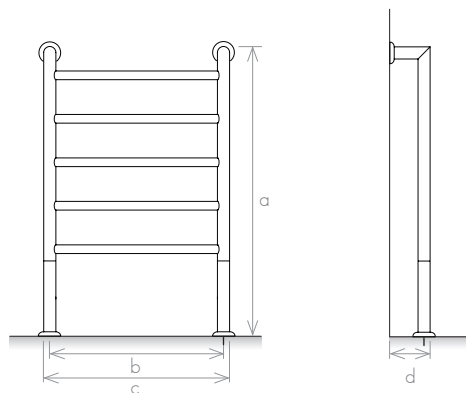

VERSION: ELECTRIC II (HIDDEN)

model		FR 1000	FR 1200	FR 1400
height (mm)	a	1000	1200	1400
width between axles (mm)	b	600	600	600
total width (mm)	c	642	642	642
depth (mm)	d	140	140	140
capacity (l)		3,69	4,26	5,17
central heating (W)		332	398	465
electric (W)		300	300	600