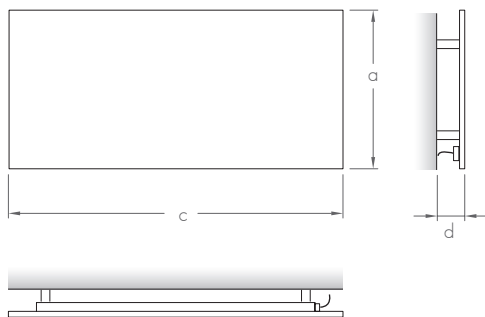

FINISHINGS

- Polished
- Brushed
- Textured Black
- White 9016 Satin
- RAL Colour

ACCESSORIES

- Domotic Touch
- Mimoo Switch
- Mimoo Switch Round

VERSION

- Electric

MATERIAL

- Stainless Steel
- Steel

NOTE

Electrical heating cartridge with thermal fluid

VERSION: ELECTRIC WITH HIDDEN ELEMENT II

PM5001400	PM6001400	PM4001800	PM5001800	PM6001800	PM4002000	PM5002000	PM6002000
500	600	400	500	600	400	500	600
1400	1400	1800	1800	1800	2000	2000	2000
40/60/90	40/60/90	40/60/90	40/60/90	40/60/90	40/60/90	40/60/90	40/60/90
600	600	600	600	1000	1000	1000	1000
PM1400500	PM1400600	PM1800400	PM1800500	PM1800600	PM2000400	PM2000500	PM2000600
1400	1400	1800	1800	1800	2000	2000	2000
500	600	400	500	600	400	500	600
40/60/90	40/60/90	40/60/90	40/60/90	40/60/90	40/60/90	40/60/90	40/60/90
600	600	600	600	1000	1000	1000	1000