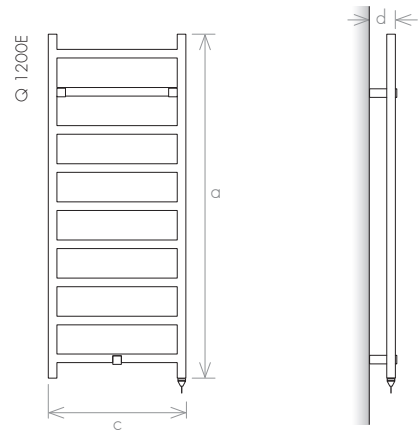

MATERIAL

-  Stainless Steel

VERSION: CENTRAL HEATING

VERSION: ELECTRIC II

model		Q 800E	Q 800L	Q 1200E	Q 1200L	Q 1800E	Q 1800L
height (mm)	a	800	800	1200	1200	1800	1800
width between axles (mm)	b	450	500	450	500	450	500
total width (mm)	c	480	530	480	530	480	530
depth (mm)	d	90	90	90	90	90	90
capacity (l)		2,8	3,1	4,0	4,6	6,9	7,4
central heating (W)		250	296	360	438	642	689
electric (W)		300	300	600	600	1000	1000