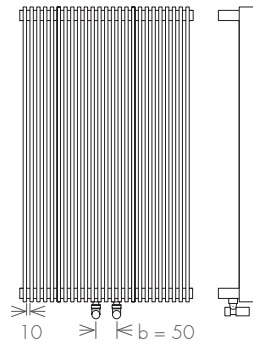

FINISHINGS

- Polished
- Brushed
- Textured Black
- White 9016 Satin
- RAL Colour

VERSION

- Central Heating

MATERIAL

- Stainless Steel
- Steel

option A

option B