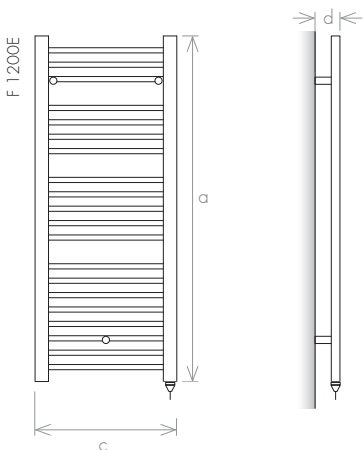

VERSION: ELECTRIC II

model		F 800E	F 800L	F 1200E	F 1200L	F 1800E	F 1800L
height (mm)	a	800	800	1200	1200	1800	1800
width between axles (mm)	b	450	500	450	500	450	500
total width (mm)	c	492	542	492	542	492	542
depth (mm)	d	87	87	87	87	87	87
capacity (l)		2,5	2,5	3,6	3,7	5,6	5,9
central heating (W)		221	234	323	353	497	547
electric (W)		200	200	300	300	600	600