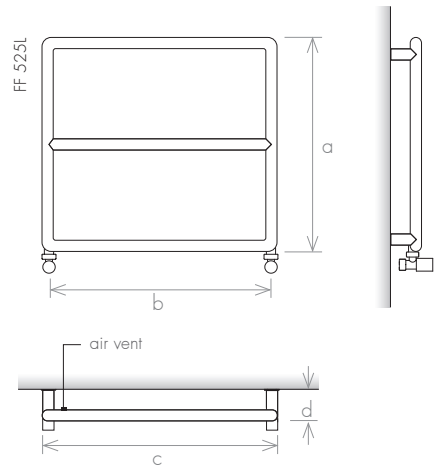

FINISHINGS

- Polished
- Brushed
- Textured Black
- White 9016 Satin
- RAL Colour

PVD FINISHING

- Champagne
- Gold
- Copper
- Gun Metal

ACCESSORIES

- Domotic Touch
- Mimoo Switch
- Mimoo Switch Round
- Wall Valve

VERSION

- Central Heating
- Electric
- Mixed

MATERIAL

- Stainless Steel

VERSION: CENTRAL HEATING