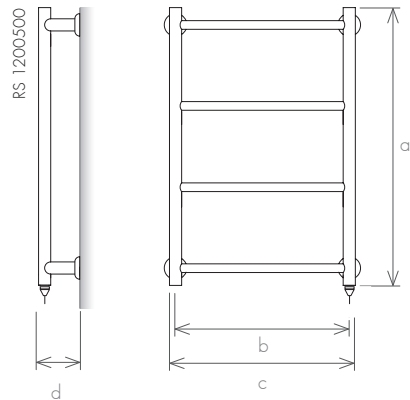

VERSION: ELECTRIC II

RE800500	RE800600	RE1000400RE	1000450	RE1000500	RE1000600	RE1200400	RE1200450	RE1200500	RE1200600
800	800	1000	1000	1000	1000	1200	1200	1200	1200
500	600	400	450	500	600	400	450	500	600
535	635	435	485	535	635	435	485	535	635
90	90	90	90	90	90	90	90	90	90
1,79	1,9	2,12	2,2	2,28	2,43	2,45	2,52	2,6	2,75
131	142	154	161	168	182	174	181	188	202
200	200	300	300	300	300	300	300	300	300