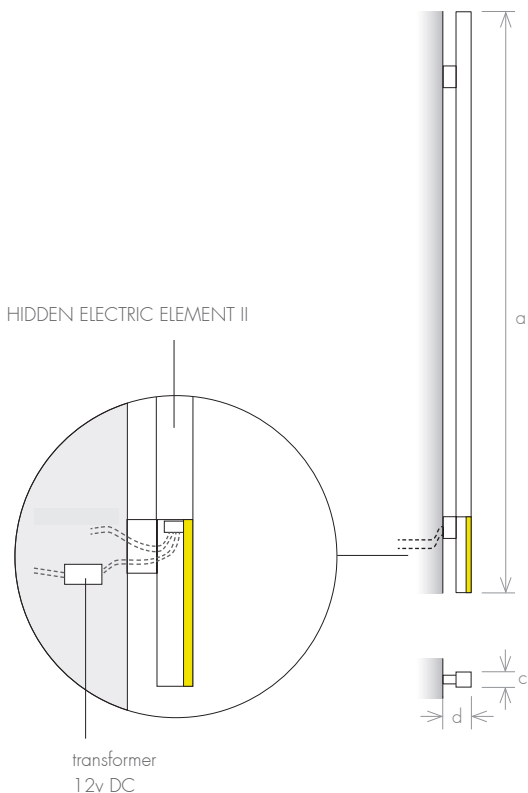

VERSION

-  Electric

MATERIAL

-  Stainless Steel

VERSION: HIDDEN ELECTRIC ELEMENT II

model		FSQL 800	FSQL 1200	FSQL 1400
height (mm)	a	800	1200	1400
width between axles (mm)	b	-	-	-
total width (mm)	c	40	40	40
depth (mm)	d	70	70	70
capacity (l)		0,6	0,8	1,0
electric (W)		100	100	150