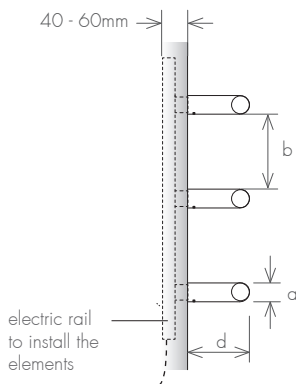

MATERIAL

- Stainless Steel

** Products not provided by Foursteel.

model	MS3 600	additional elem.
no. of elements	3	1
height (mm)	a	30
width between elements (mm)	b	-
total width (mm)	c	600
depth (mm)	d	80
capacity (l)	3x0,6	0,6
electric (W)	3x40	40