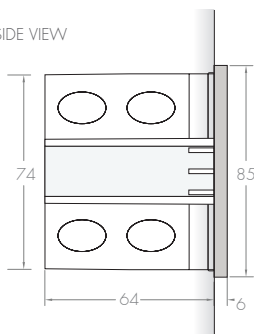

MIMOO SWITCH

MIMOO SWITCH

80MM X 80MM X 6MM | IP54
CLASS 2
110V - 230V

MIMOO SWITCH ROUND

Ø85MM X 6MM | IP54
CLASS 2
110V - 230V

SIDE VIEW