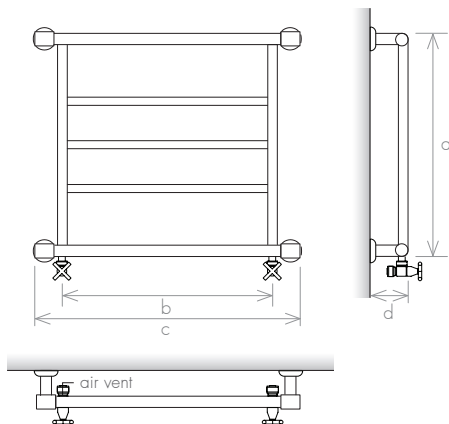

## VERSION: ELECTRIC II (HIDDEN)

model		OB 800
height (mm)	a	690
width between axles (mm)	b	650
total width (mm)	c	820
depth (mm)	d	120
capacity (l)		2,61
central heating (W)		235
electric (W)		600

*Remind*