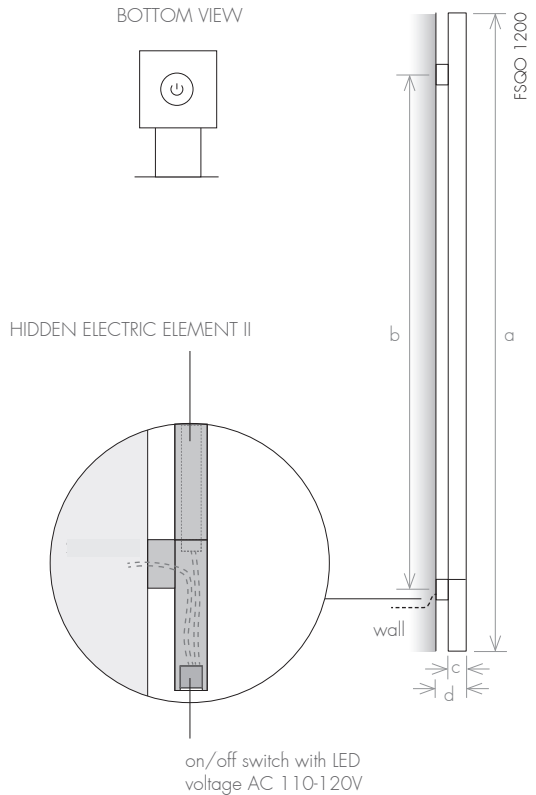

VERSION

-  Electric
-  Mixed

MATERIAL

-  Stainless Steel

VERSION: HIDDEN ELECTRIC ELEMENT II

Electric version: in the horizontal position the depth is 80mm.

		hidden electric element II			mixed version - wall valve + electric II		
model		FSGO800	FSGO1200	FSGO1400	FSGQM800	FSGQM1200	FSGQM1400
height (mm)	a	800	1200	1400	800	1200	1400
width between axles (mm)	b	-	-	-	520	920	1120
total width (mm)	c	40	40	40	40	40	40
depth (mm)	d	70	70	70	98	98	98
capacity (l)		0,6	0,8	1,0	0,7	0,9	1,2
central heating (W)		-	-	-	63	97	124
electric (W)		100	100	150	100	100	150