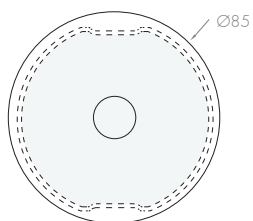

MIMOO SWITCH

MIMOO SWITCH

80MM X 80MM X 6MM | IP54
CLASS 2
110V - 230V

MIMOO SWITCH ROUND

Ø85MM X 6MM | IP54
CLASS 2
110V - 230V

FRONT VIEW