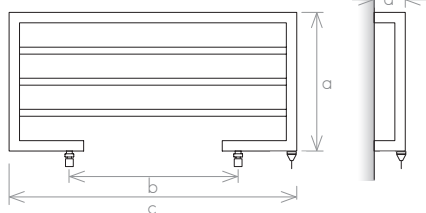

## MATERIAL

-  Stainless Steel
-  Steel

VERSION: ELECTRIC II

VERSION: CENTRAL HEATING

VERSION: MIXED

		central heating		electric
model		NS 400 E	NS 400 L	NS 400
height (mm)	a	400	400	400
width between axles (mm)	b	450	500	-
total width (mm)	c	830	830	830
depth (mm)	d	90	90	90
capacity (l)		2,1	2,1	2,1
central heating (W)		242	242	-
electric (W)		-	-	200