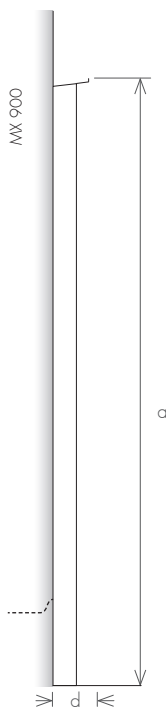

# MINIMAL X

TOWEL WARMER

FRONT VIEW

SIDE VIEW

SIDE VIEW

\*\* the second support is only implemented in the model MX1800

model		MX 900	MX 1200	MX 1400	MX 1800
height (mm)	a	900	1200	1400	1800
total width (mm)	c	50	50	50	50
depth (mm)	d	50	50	50	50
capacity (l)		0,6	0,8	1,0	1,3
electric (W)		100	150	150	200