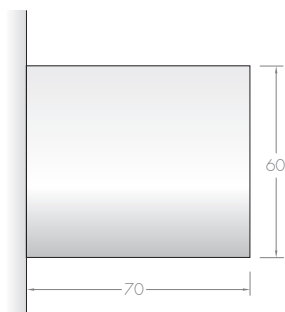

SWITCH ON OFF

Ø60MM X 70MM | IP54

CLASS 2

110V - 230V