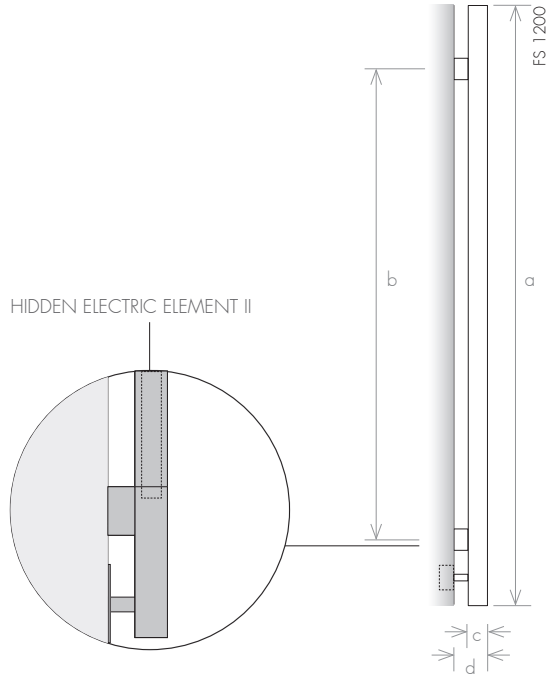

VERSION: HIDDEN ELECTRIC ELEMENT II

Electric version: in the horizontal position the depth is 75mm.

		hidden electric element II			mixed version - wall valve + electric II		
model		FS 800	FS 1200	FS 1400	FSM 800	FSM 1200	FSM 1400
height (mm)	a	800	1200	1400	880	1280	1480
width between axles (mm)	b	-	-	-	620	1020	1220
total width (mm)	c	35	35	35	42	42	42
depth (mm)	d	65	65	65	100	100	100
capacity (l)		0,6	0,8	1,0	0,7	0,9	1,2
central heating (VW)		-	-	-	63	97	124
electric (VW)		40	100	100	40	100	100