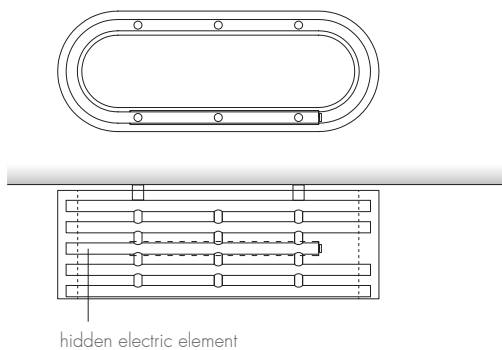

VERSION: ELECTRIC II

model		A 800	A 1200	A 1400
height (mm)	a	300	300	300
width between axles (mm)	b	50	50	50
total width (mm)	c	800	1200	1400
depth (mm)	d	270	270	270
capacity (l)		5,32	7,78	9,04
weight (kg)		~30	~45	~55
central heating (W)		578	801	913
electric (W)		600	1000	1500